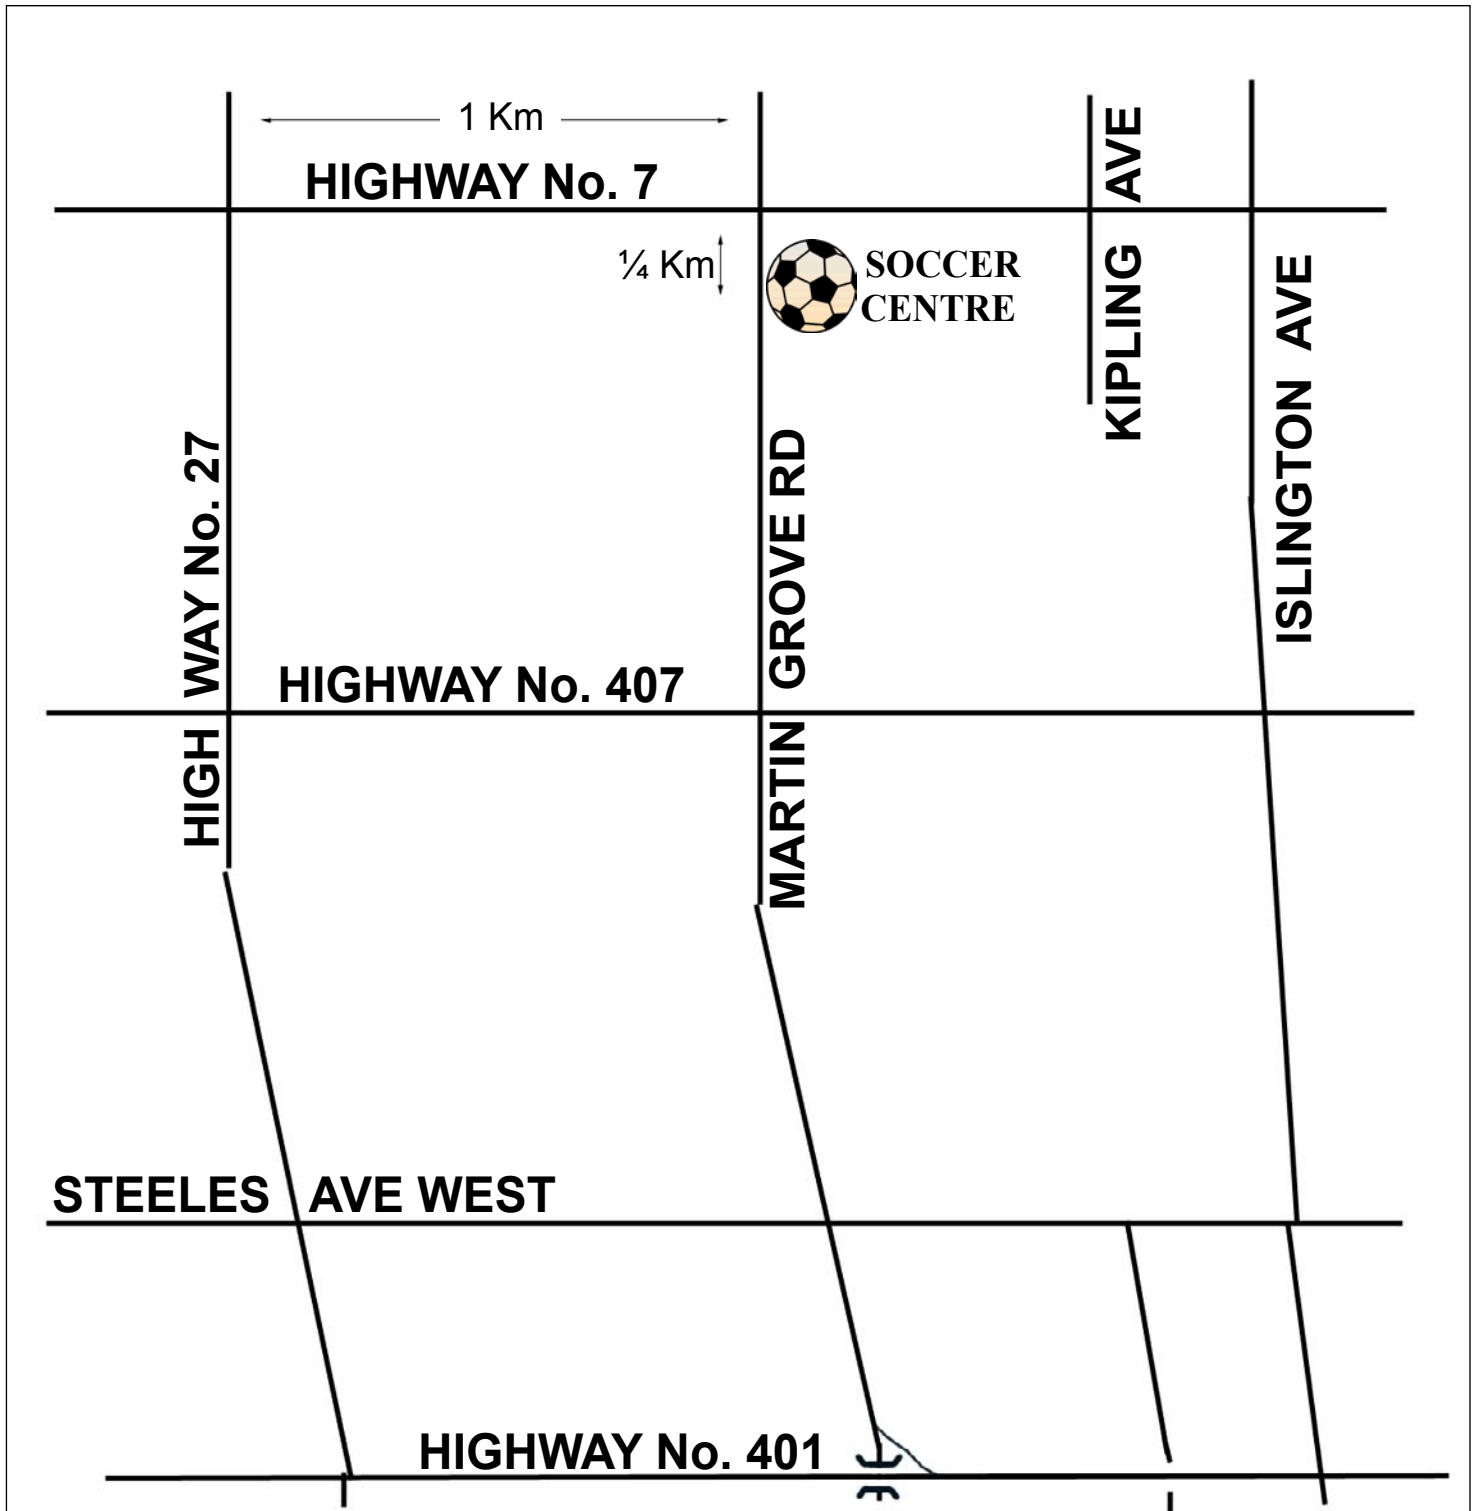

# HOW TO GET THERE

## Directions

- 401 from the west (no exit to Martin Grove): Take #27 North to #7 East
- 401 from the east: Take Dixon/Martin Grove exit North
- QEW either direction: Take #427 North to #7 East