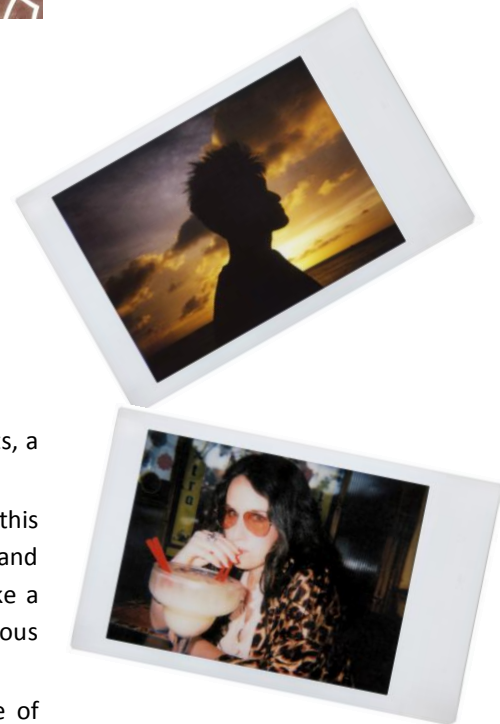

Press Release Date:

25/10/2017

PRESS CONTACT

Katherine Phipps

katherine.phipps@lomography.com

Lomographic Society International

41 W 8th St

New York, NY 10011

LINKS FOR EDITORS

Buy the Lomo'Instant Automat Dahab Single Package:

<https://shop.lomography.com/lomo-instant-automat-camera-dahab>

Buy the Lomo'Instant Automat Dahab Combo Package:

<https://shop.lomography.com/lomo-instant-automat-camera-dahab-with-lenses>

Visit the Lomo'Instant Automat microsite:

www.lomography.com/lia

Do you prefer a hands-on shopping experience? Visit one of Lomography's stores:

<https://www.lomography.com/about/stores>